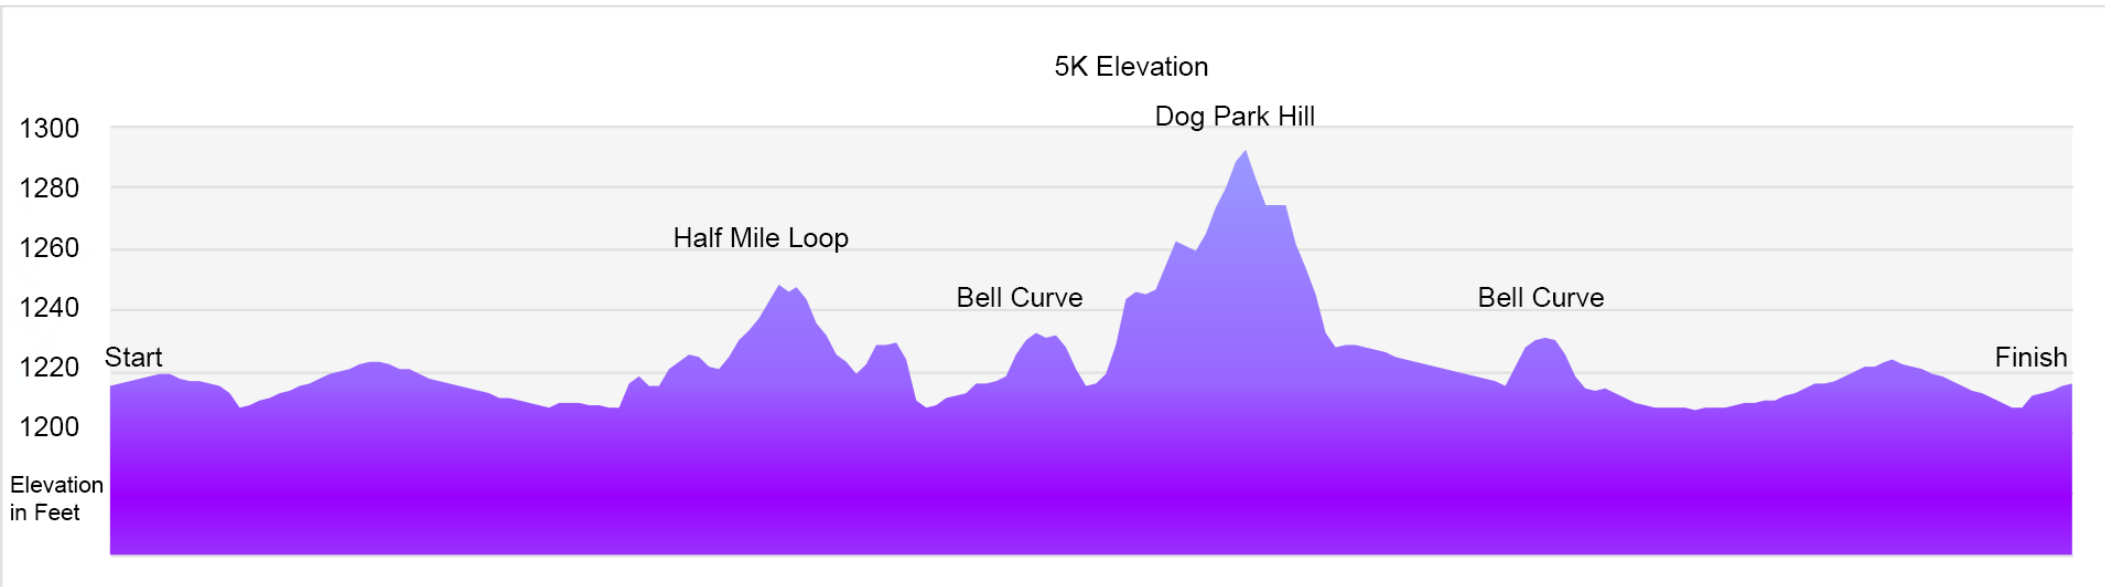

Bell Curve

Dog Park Hill

5K Course

Kilometers

1K Course

Finish

Start

0 100 200
Feet